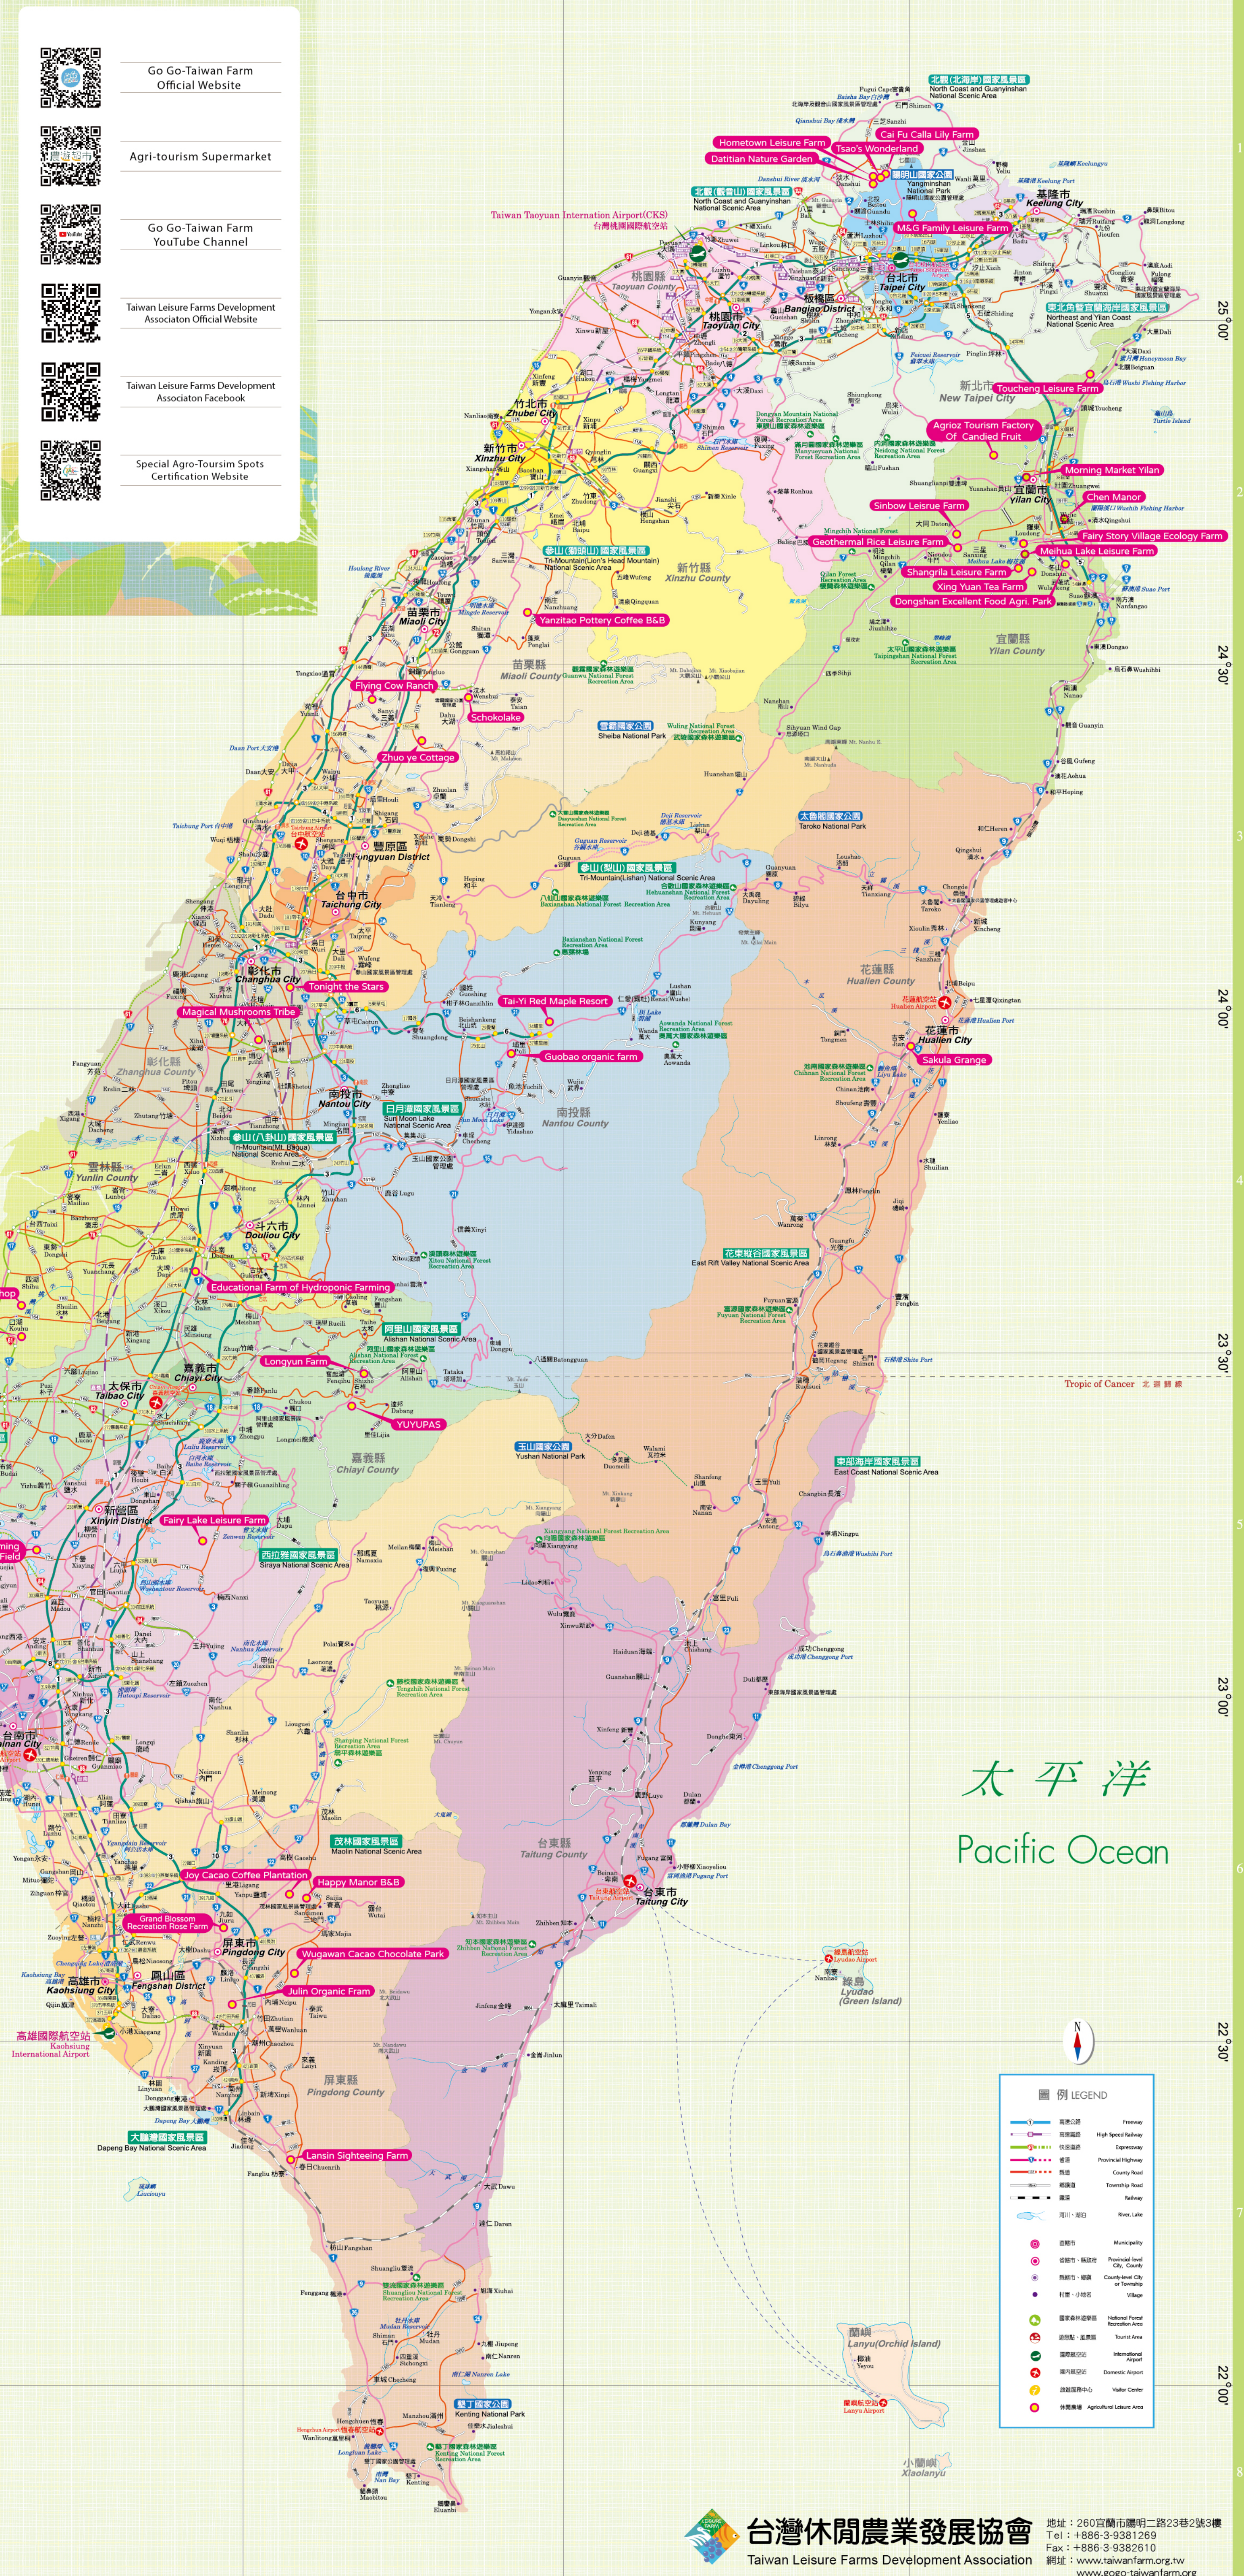

Taiwan Muslim Friendly Farm

Tourism Map

Taiwan Leisure Farms Development Association

the mascot of Taiwan Leisure Agriculture
White Egret

Egret is a good partner of farmers, because it has been quietly guarding the agricultural development of Taiwan. Farmers know that there must be a fertile field where there are egrets, and there must be egrets in countries of good ecological environment. In our eyes, white egret symbolizes as the guide of agricultural tourism. It leads us to rediscover the sincerity and thickness of countryside to regain the good time of rural life, and experience the happiest green life.

Go Go-Taiwan Farm Official Website

Agri-tourism Supermarket

Go Go-Taiwan Farm YouTube Channel

Enjoy Leisure And Experience Happiness

太平洋
Pacific Ocean

台灣海峽
Taiwan Strait

例 LEGEND	
	國道 Highway
	省道 Provincial Highway
	縣道 County Road
	鄉道 Township Road
	鐵路 Railway
	河川、湖泊 River/Lake
	縣市政府 Municipality
	鄉鎮市、縣政府 Provincial-level City, County
	村莊、小鎮 Village
	國家風景區 National Scenic Area
	國家公園 National Park
	國際機場 International Airport
	郵局、郵局 Post Office
	遊客中心 Visitor Center
	休閒農場 Agricultural Leisure Area

* The validation of License Halal Friendly for Farms was dependence on last edited of this brochure.